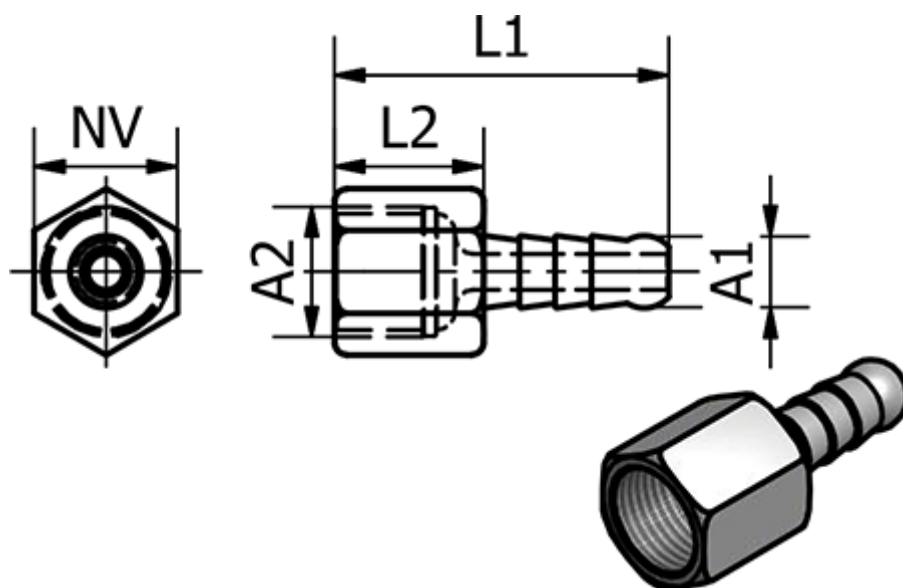

Article number: 58623708N

Description: Tube Connector 237.08-N, Ø10 - G 1/4"
Nickel-plated brass

Measures

Ext. Hose Diameter A1	= 10
L1	= 33
L2	= 10
NV	= 15
Thread A2	= G 1/4"